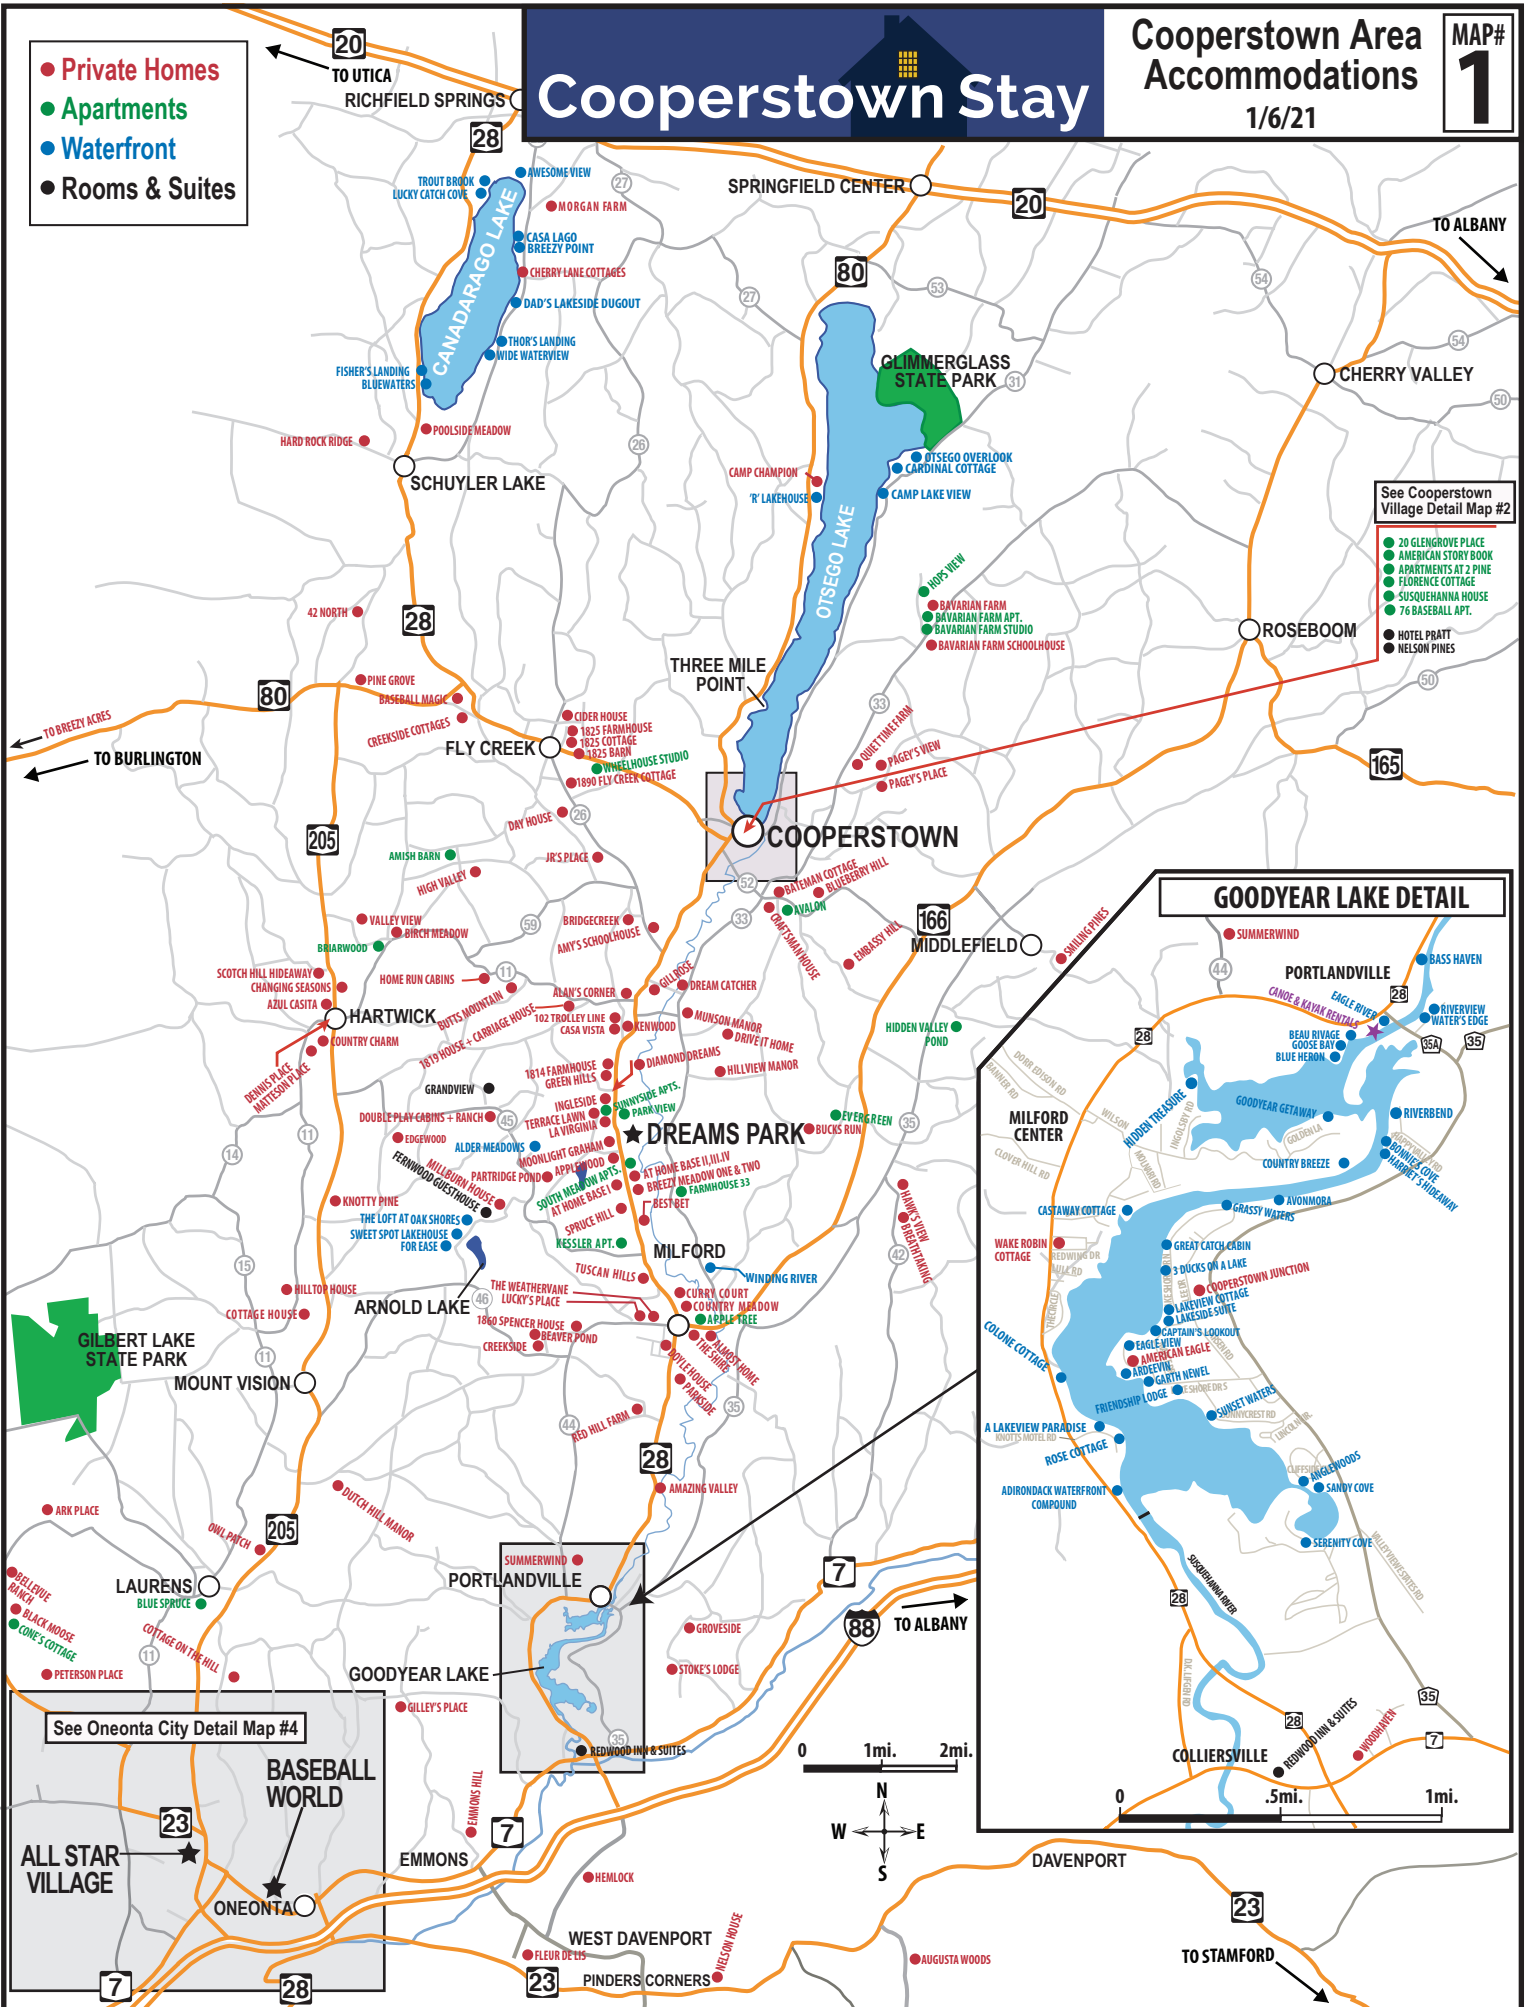

Cooperstown Area Accommodations

MAP# **1**

1/6/21

- Private Homes
- Apartments
- Waterfront
- Rooms & Suites

- See Cooperstown Village Detail Map #2
- 20 GLENGROVE PLACE
 - AMERICAN STORY BOOK
 - APARTMENTS AT 2 PINE
 - FLORENCE COTTAGE
 - SUSQUEHANNA HOUSE
 - 76 BASEBALL APT.
 - HOTEL PRATT
 - NELSON PINES

GOODYEAR LAKE DETAIL

See Oneonta City Detail Map #4