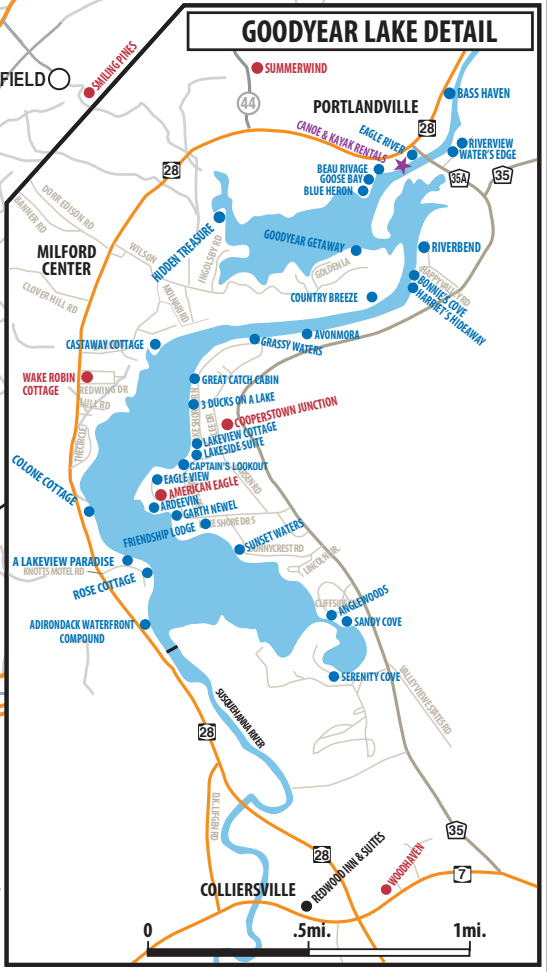

Cooperstown Area Accommodations

MAP# **1**

1/6/21

- Private Homes
- Apartments
- Waterfront
- Rooms & Suites

- See Cooperstown Village Detail Map #2
- 20 GLENGROVE PLACE
 - AMERICAN STORY BOOK
 - APARTMENTS AT 2 PINE
 - FLORENCE COTTAGE
 - SUSQUEHANNA HOUSE
 - 76 BASEBALL APT.
 - HOTEL PRATT
 - NELSON PINES

GOODYEAR LAKE DETAIL

See Oneonta City Detail Map #4